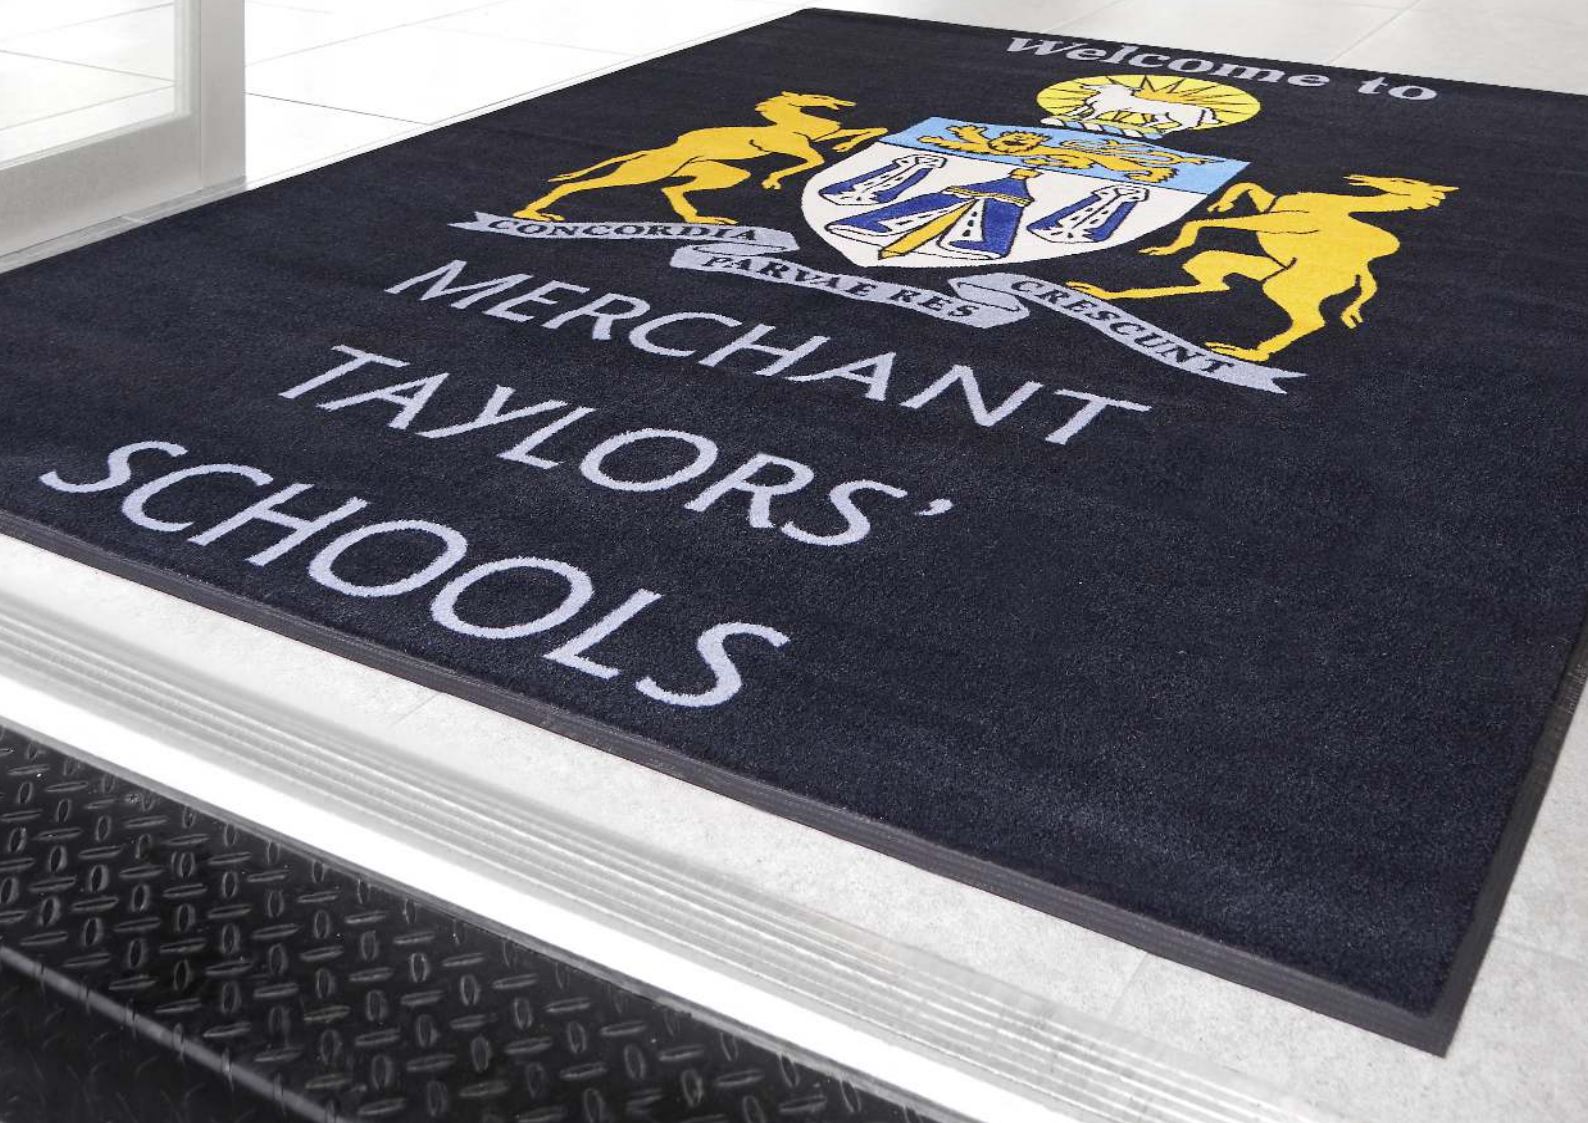

Concept Hygiene

TAKE THE FIRST STEP...

towards a **cleaner, safer workplace**

Approximately 1,332,000 working days are lost per year from slips, trips and falls in the UK.

Help prevent this from happening with a Concept Hygiene mat.